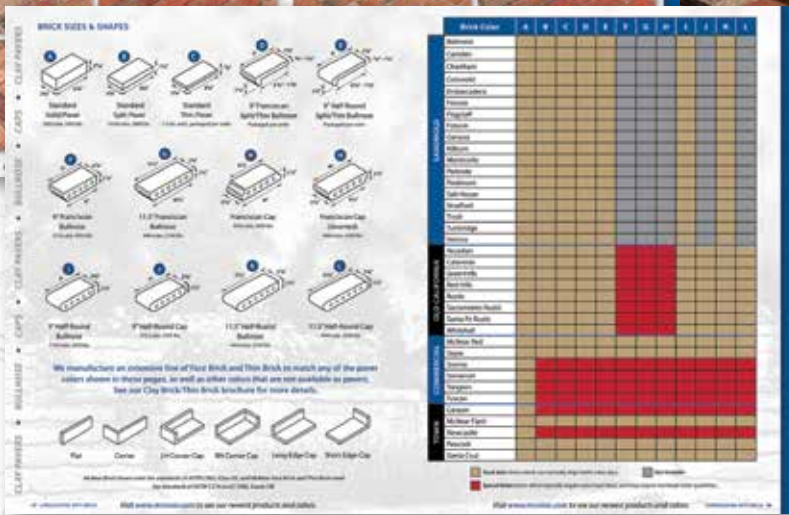

* Cascada, Hacienda, Harmon, Rawhide, Sahara, Santiago.

COMMERCIAL	A	B	C	D	E	F	G	H	I
McNear Red Dieskin	Stock	Stock	Special	Special	Stock	Stock	Stock	Special	Special
McNear Red Wirecut	Stock	Stock	Special	Special	Stock	Not Available	Not Available	Special	Special
McNear Red Rug	Stock	Stock	Special	Special	Stock	Not Available	Not Available	Special	Special
Sepia	Stock	Special	Special	Special	Stock	Stock	Stock	Special	Special
Sienna	Stock	Special	Special	Special	Stock	Stock	Stock	Special	Special
Tuscan	Stock	Special	Special	Special	Stock	Stock	Stock	Special	Special
Other Colors*	Stock	Special	Special	Special	Stock	Stock	Stock	Special	Special

* Cornwall, Somerset, Tangiers.

† Splits are not available in these colors: Dorado, Melrose, Old Myford, Cascada, Hacienda, Harmon, Rawhide, Sahara, and Santiago.

Stock Item: Items which can normally ship within a few days.

Not Available

Special Order: Items which typically require extra lead times, and may require minimum order quantities.

Brick Paving? McNear has the answers!

McNear manufactures an extensive range of brick paving products, ranging from Thin Pavers to Full Pavers, and including accent pieces such as Copings, Stair Treads, and Wall Caps. Our *Landscaping with Brick* brochure presents all these products plus color swatches from a dedicated paving perspective.