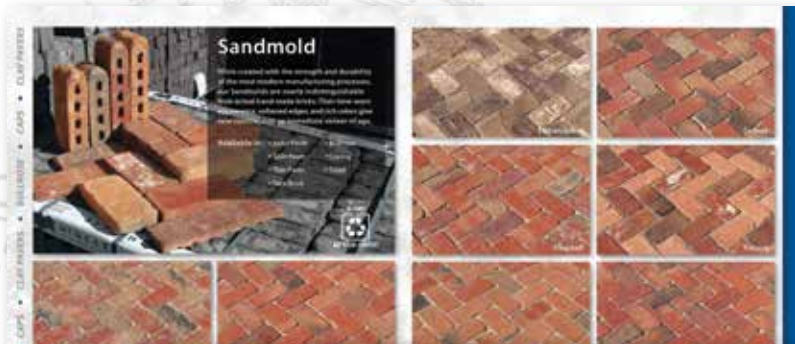

Brick Paving? McNear has the answers!

McNear manufactures an extensive range of brick paving products, ranging from Thin Pavers to Full Pavers, and including accent pieces such as Copings, Stair Treads, and Wall Caps. Our *Landscaping with Brick* brochure presents all these products plus color swatches from a dedicated paving perspective.