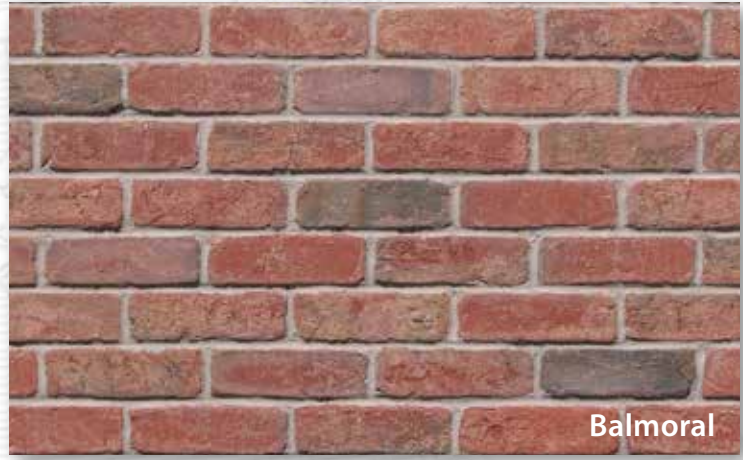

SANDMOLD SERIES

Capture the look and feel of a Manhattan Loft, Tuscan Farmhouse, or a Colonial Inn with these exquisitely hand-crafted bricks. Their softened edges and subtle irregularities truly replicate authentic antique bricks.