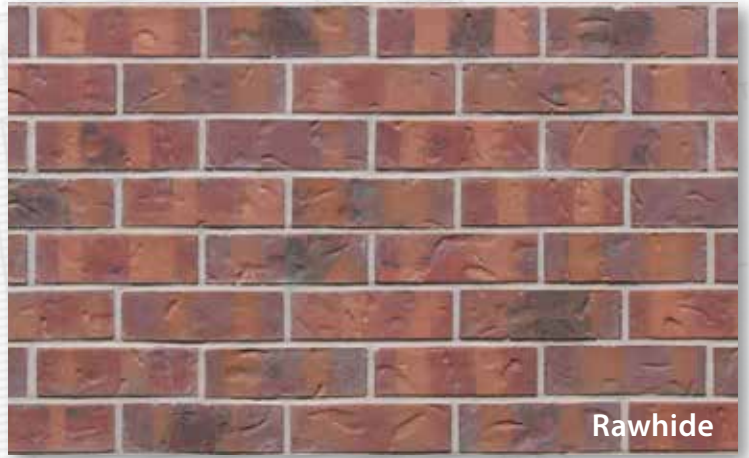

Rawhide

Sahara

Santa Cruz

Santiago

Tamarac

Custom Blend (Sandmold)

COMMERCIAL SERIES

Clean lines and vibrant colors are the hallmarks of our Commercial Series. These colors are available in either wire-cut or die-skin textures. Mix these textures in reds, golds, tans, and browns to create a rich tapestry and a functional work of art.