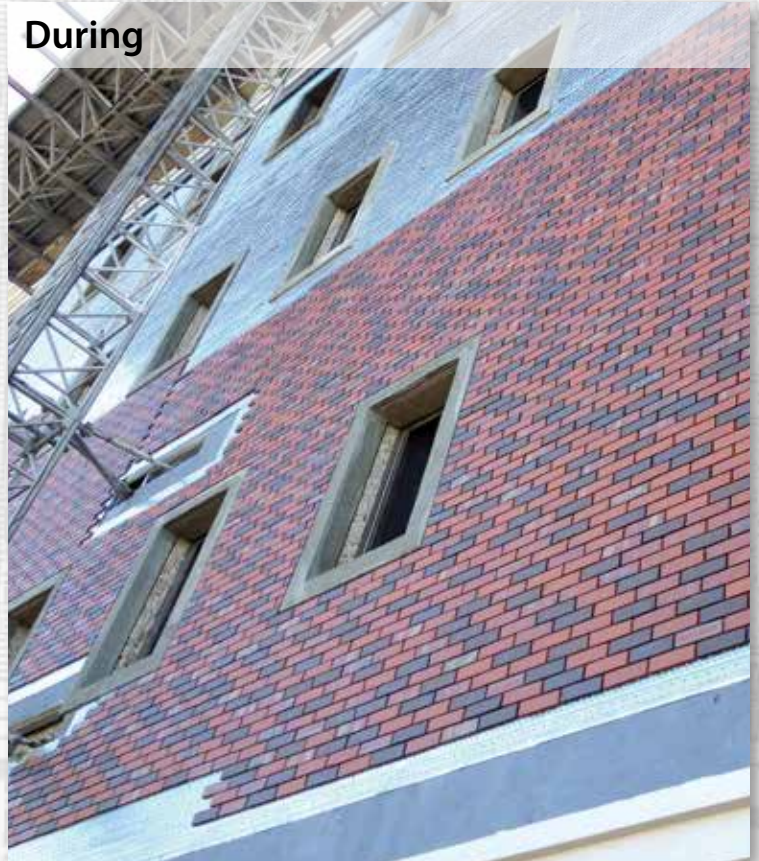

McNear Thin Brick were used to re-skin this building at the University of Dayton to bring it more into keeping with the other buildings on campus.