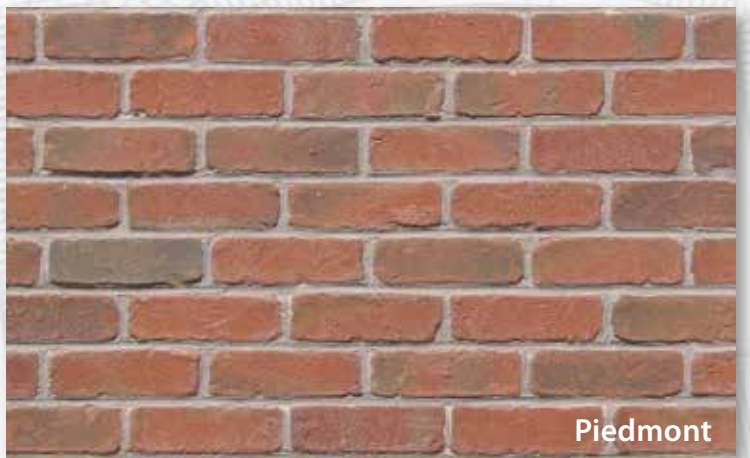

Monticello

Parkside

Stratford

Piedmont