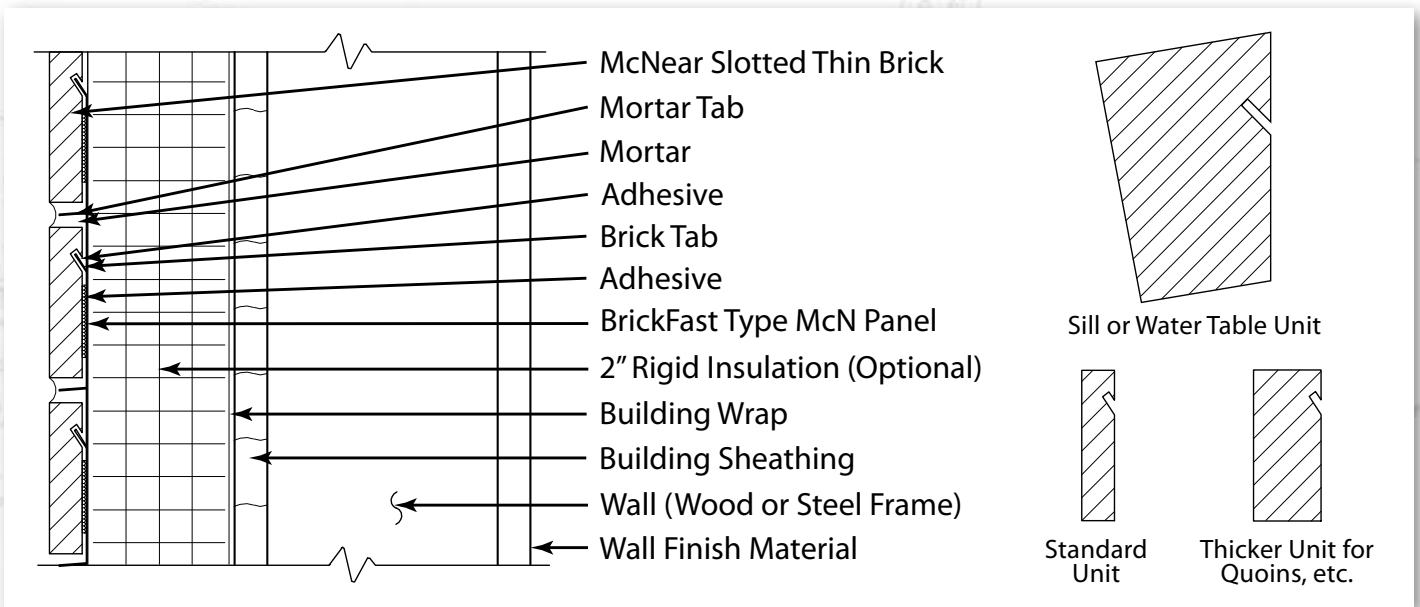

BrickFast™ Type McN Panel System

BrickFast™ Type McN panels stand out from other thin brick attachment methods, as an extremely fast, simple, and secure system. The 4' by 4' BrickFast Type McN galvanized steel panels have tabs that engage matching slots cut into the backs of the bricks, creating a strong mechanical bond. While adhesive is used during installation, the long-term strength of this system comes from the mechanical attachment of the bricks to the panels.

BrickFast Type McN is used in the same way as other cladding systems, with similar methods of moisture control and insulation. It can be installed directly over weather resistive barriers, drainage planes, rigid foam insulation, insulated concrete forms, structural insulated panels, or a combination of these substrates.