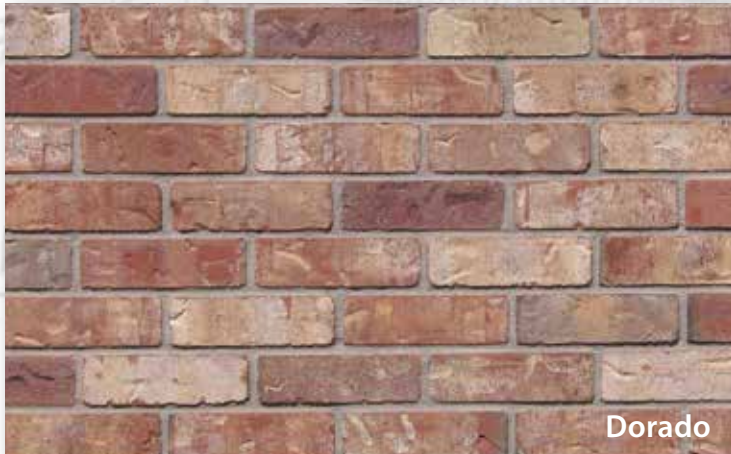

OLD CALIFORNIA SERIES

McNear Brick & Block manufactures the most authentic factory-made “Reclaimed” bricks on the market. Our broad offering ranges across many color palettes, and can be found in retail and residential applications across the country.

Balboa

* Photo depicts full-depth brick. Thin brick will be noticeably less distressed.